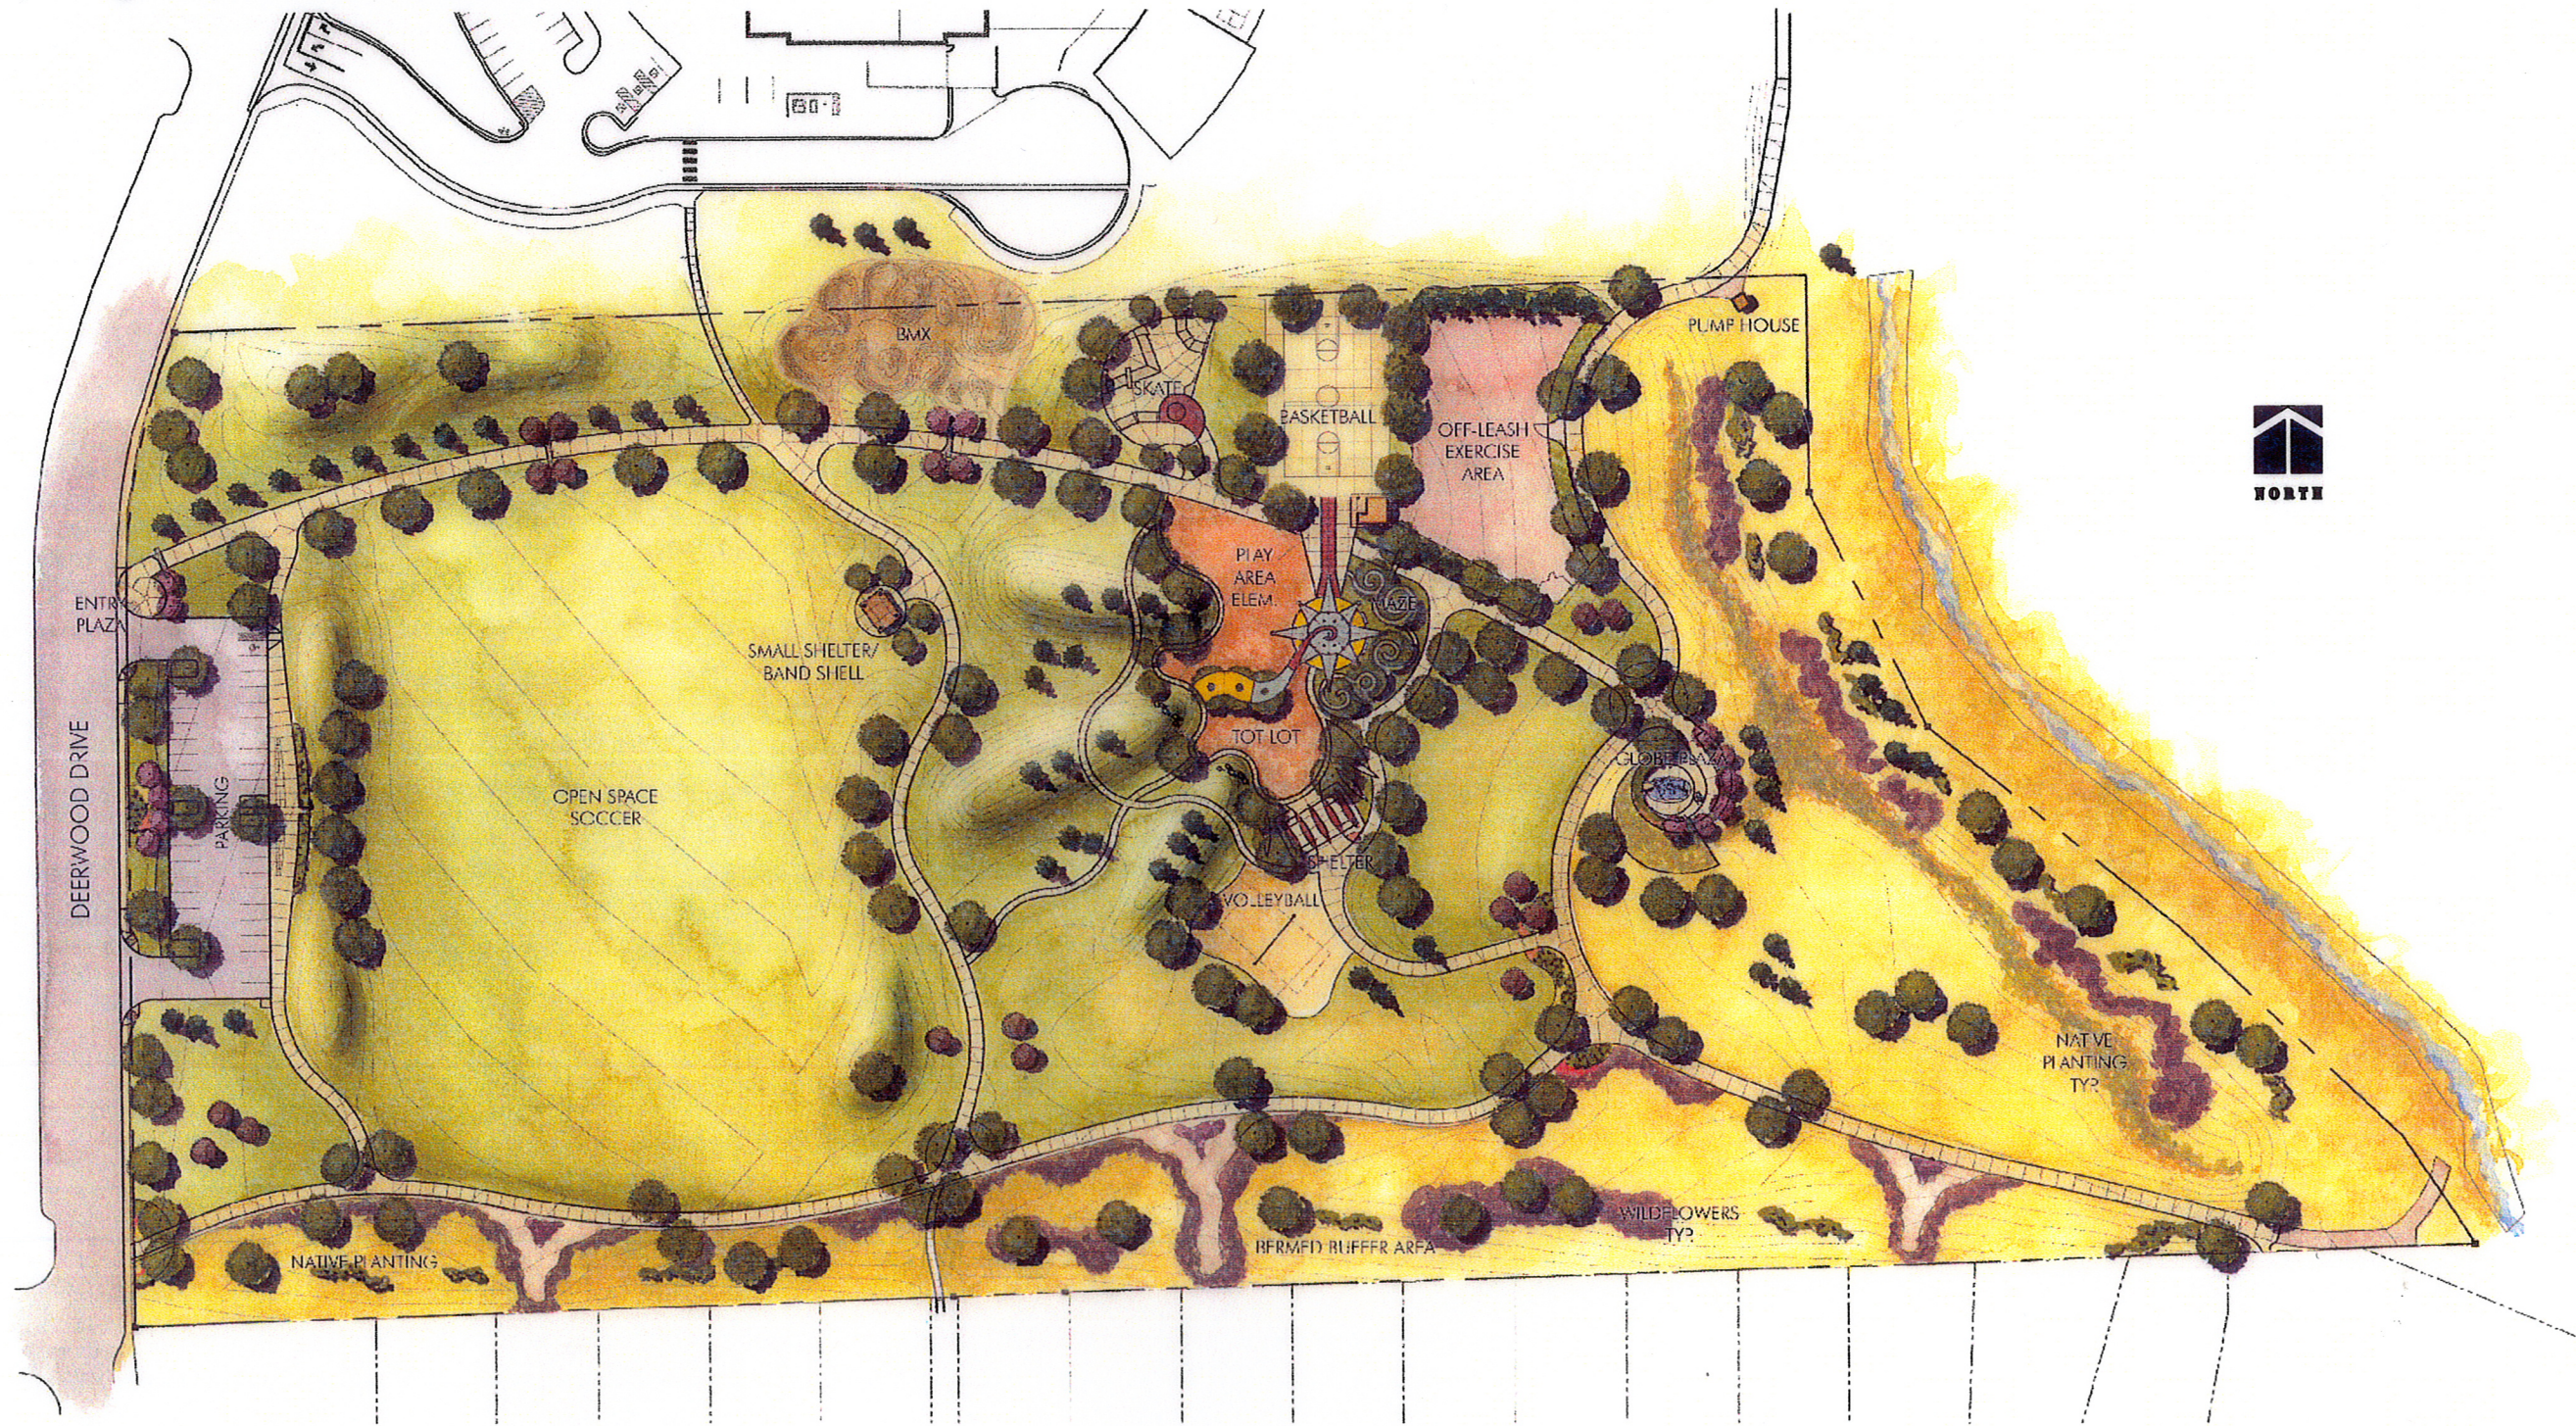

Stephen Day Park

Longmont, Colorado

Master Plan

BHA DESIGN INCORPORATED