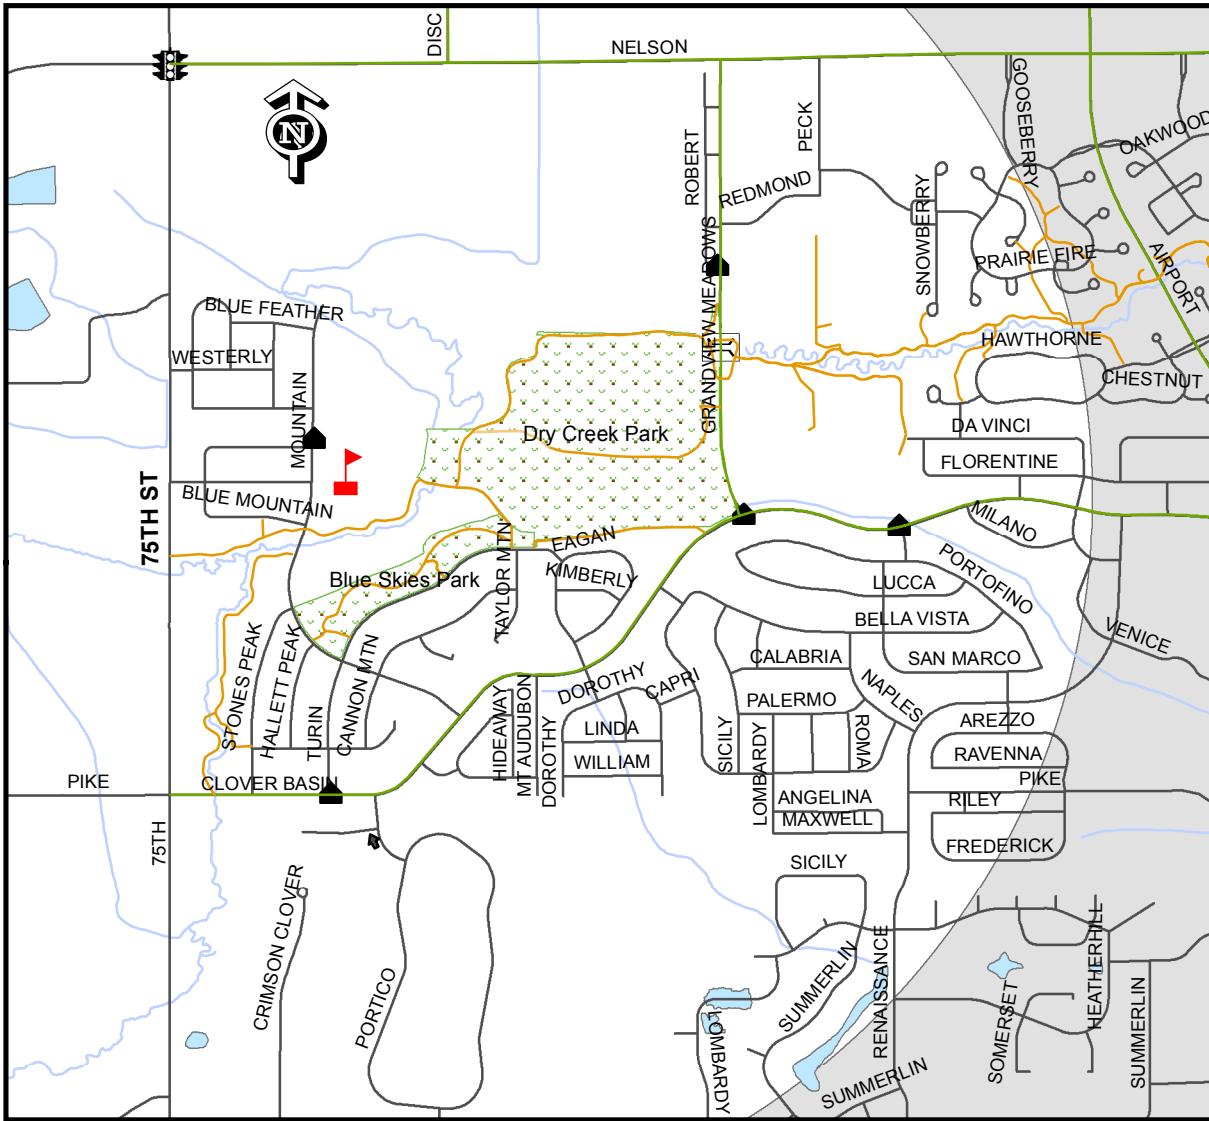

# Blue Mountain Elementary School

**WALK  
OR  
BIKE**

*to  
Blue Mountain  
Elementary  
School*

Walk a Block! - Walk or ride a bike all the way to school, or park a few blocks away and walk the rest of the way to school.

- \*Quality Time...
- \*No Traffic Lines...
- \*Active Living...
- \* and FUN!

*Color your route on the map inside to find your best route to school!*

- Bike lane
- Multi-use Trail (soft surface)
- Underpass
- 1 Mile Radius
- Bike route
- Sidewalk connection
- School
- Crosswalk
- Multi-use Trail
- Traffic Signal
- <all other values>

*Draw in your house and use a colored pencil to draw your best route to school*

City of Longmont  
Public Works & Natural Resources  
303-651-8615