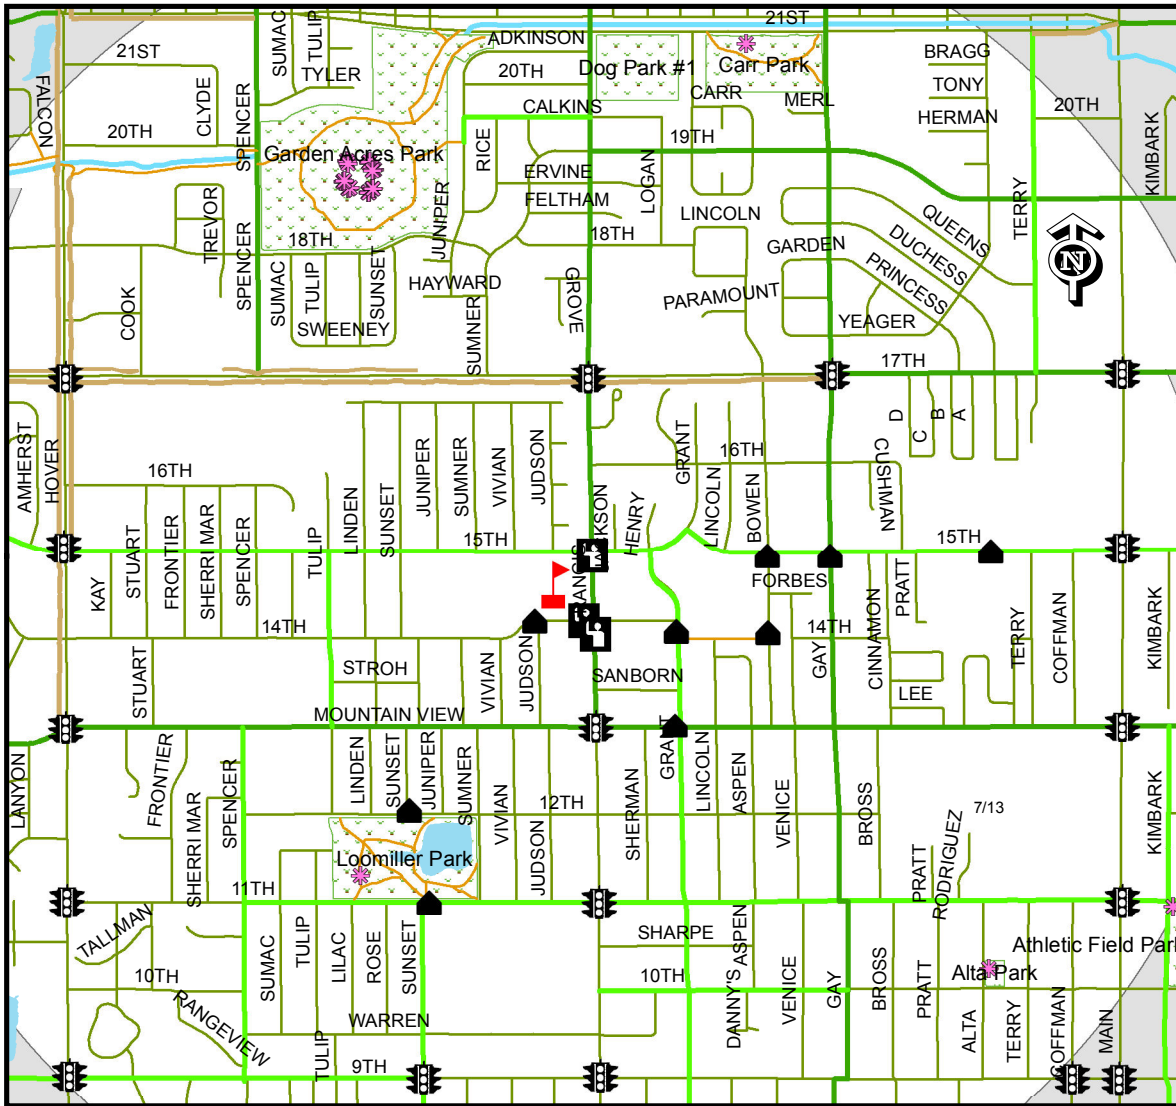

Longs Peak Middle School

- | | | | | | |
|--|--------------------------------|--|----------------|--|----------------|
| | Bike lane | | Bike Racks | | School |
| | Bike route | | Crossing Guard | | Traffic Signal |
| | Multi-use Trail | | Crosswalk | | RRs |
| | Multi-use Trail (soft surface) | | | | 1 Mile Radius |
| | Sidewalk connection | | | | |

**WALK
or
BIKE**

*to Longs Peak
Middle
School*

Walk a Block! - Walk to school or park at Loomiller Park and enjoy a short walk to school with your child.

- * *Quality Time...*
- * *No Traffic Lines...*
- * *Active Living...*
- * *and Fun!*

Color your route on the map inside to find your best route to school.

City of Longmont
Public Works & Natural Resources
303-651-8615