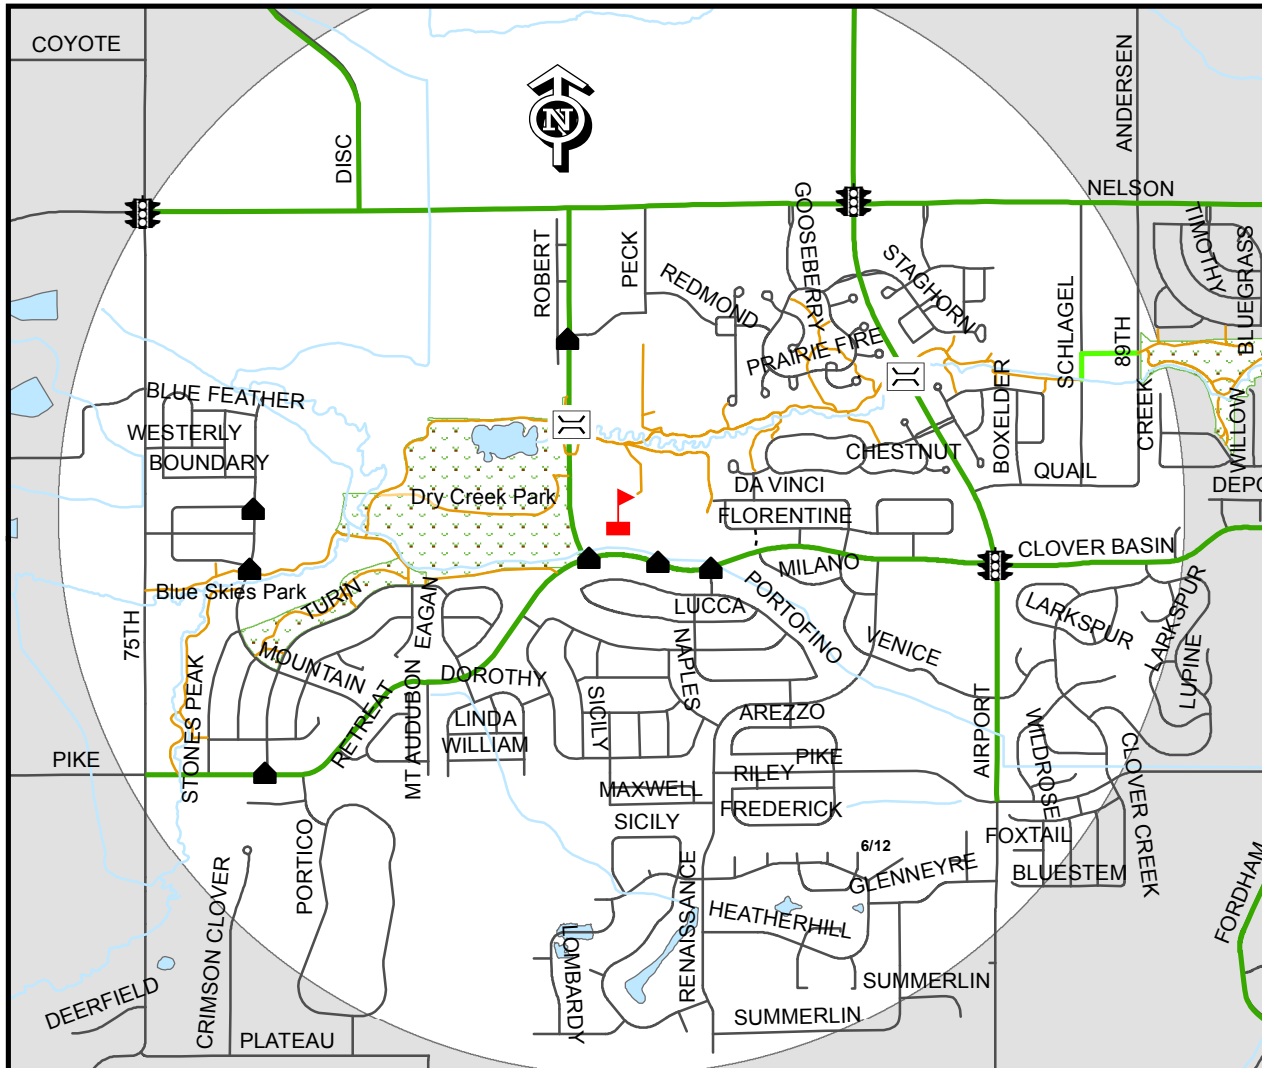

# Altona Middle School

**WALK  
OR  
BIKE**

*to Altona  
Middle  
School*

Walk a Block! - Walk or bike all the way to school or park near the underpass on Grandview Meadows Drive and walk or bike the rest of the way to school.  
 \*No Traffic Lines...  
 \*Active Living...  
 \* and FUN!

- Traffic Signal
- Bike Racks
- 1 Mile Radius
- Multi-use Trail
- Underpass
- Bike lane
- Multi-use Trail (soft surface)
- School
- Bike route
- Sidewalk connection
- Crosswalk