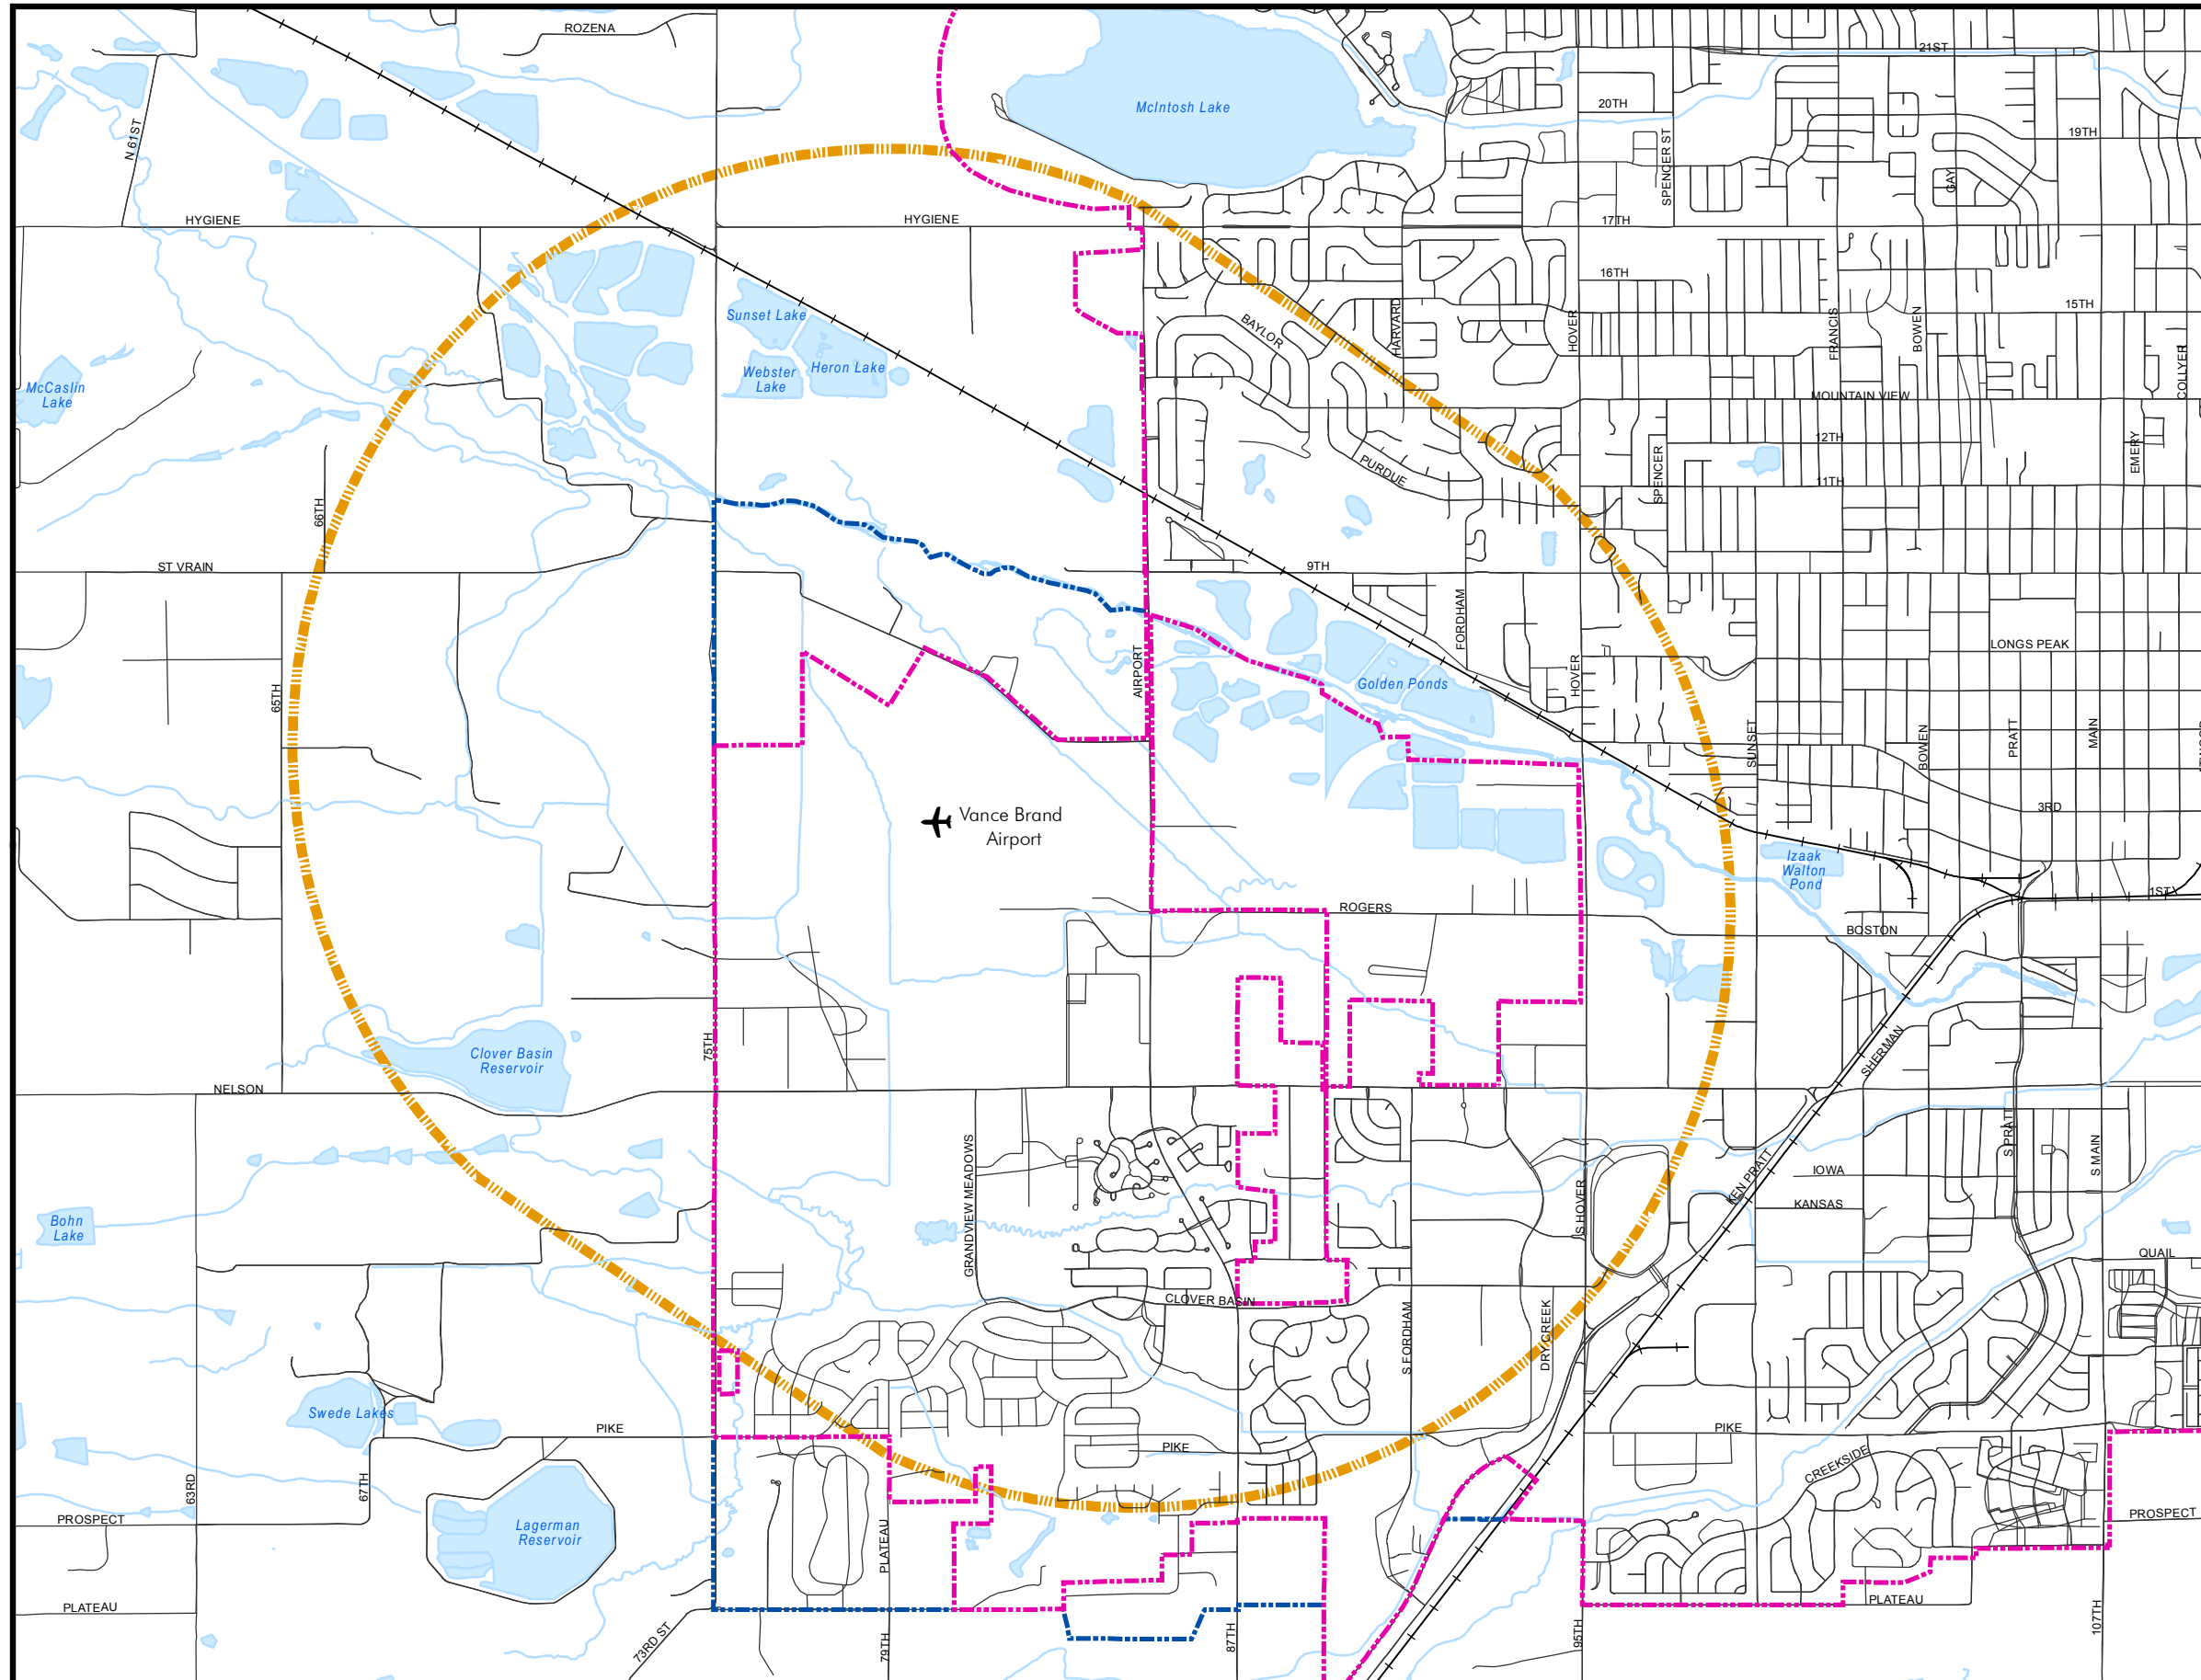

# LONGMONT AREA COMPREHENSIVE PLAN

## Airport Influence Zone

### Legend

-  Airport Influence Zone
-  Municipal Service Area (MSA)
-  Longmont Planning Area (LPA)

August 26, 2003  
(Includes amendments through July 22, 2014)

Planning & Development  
Services Department