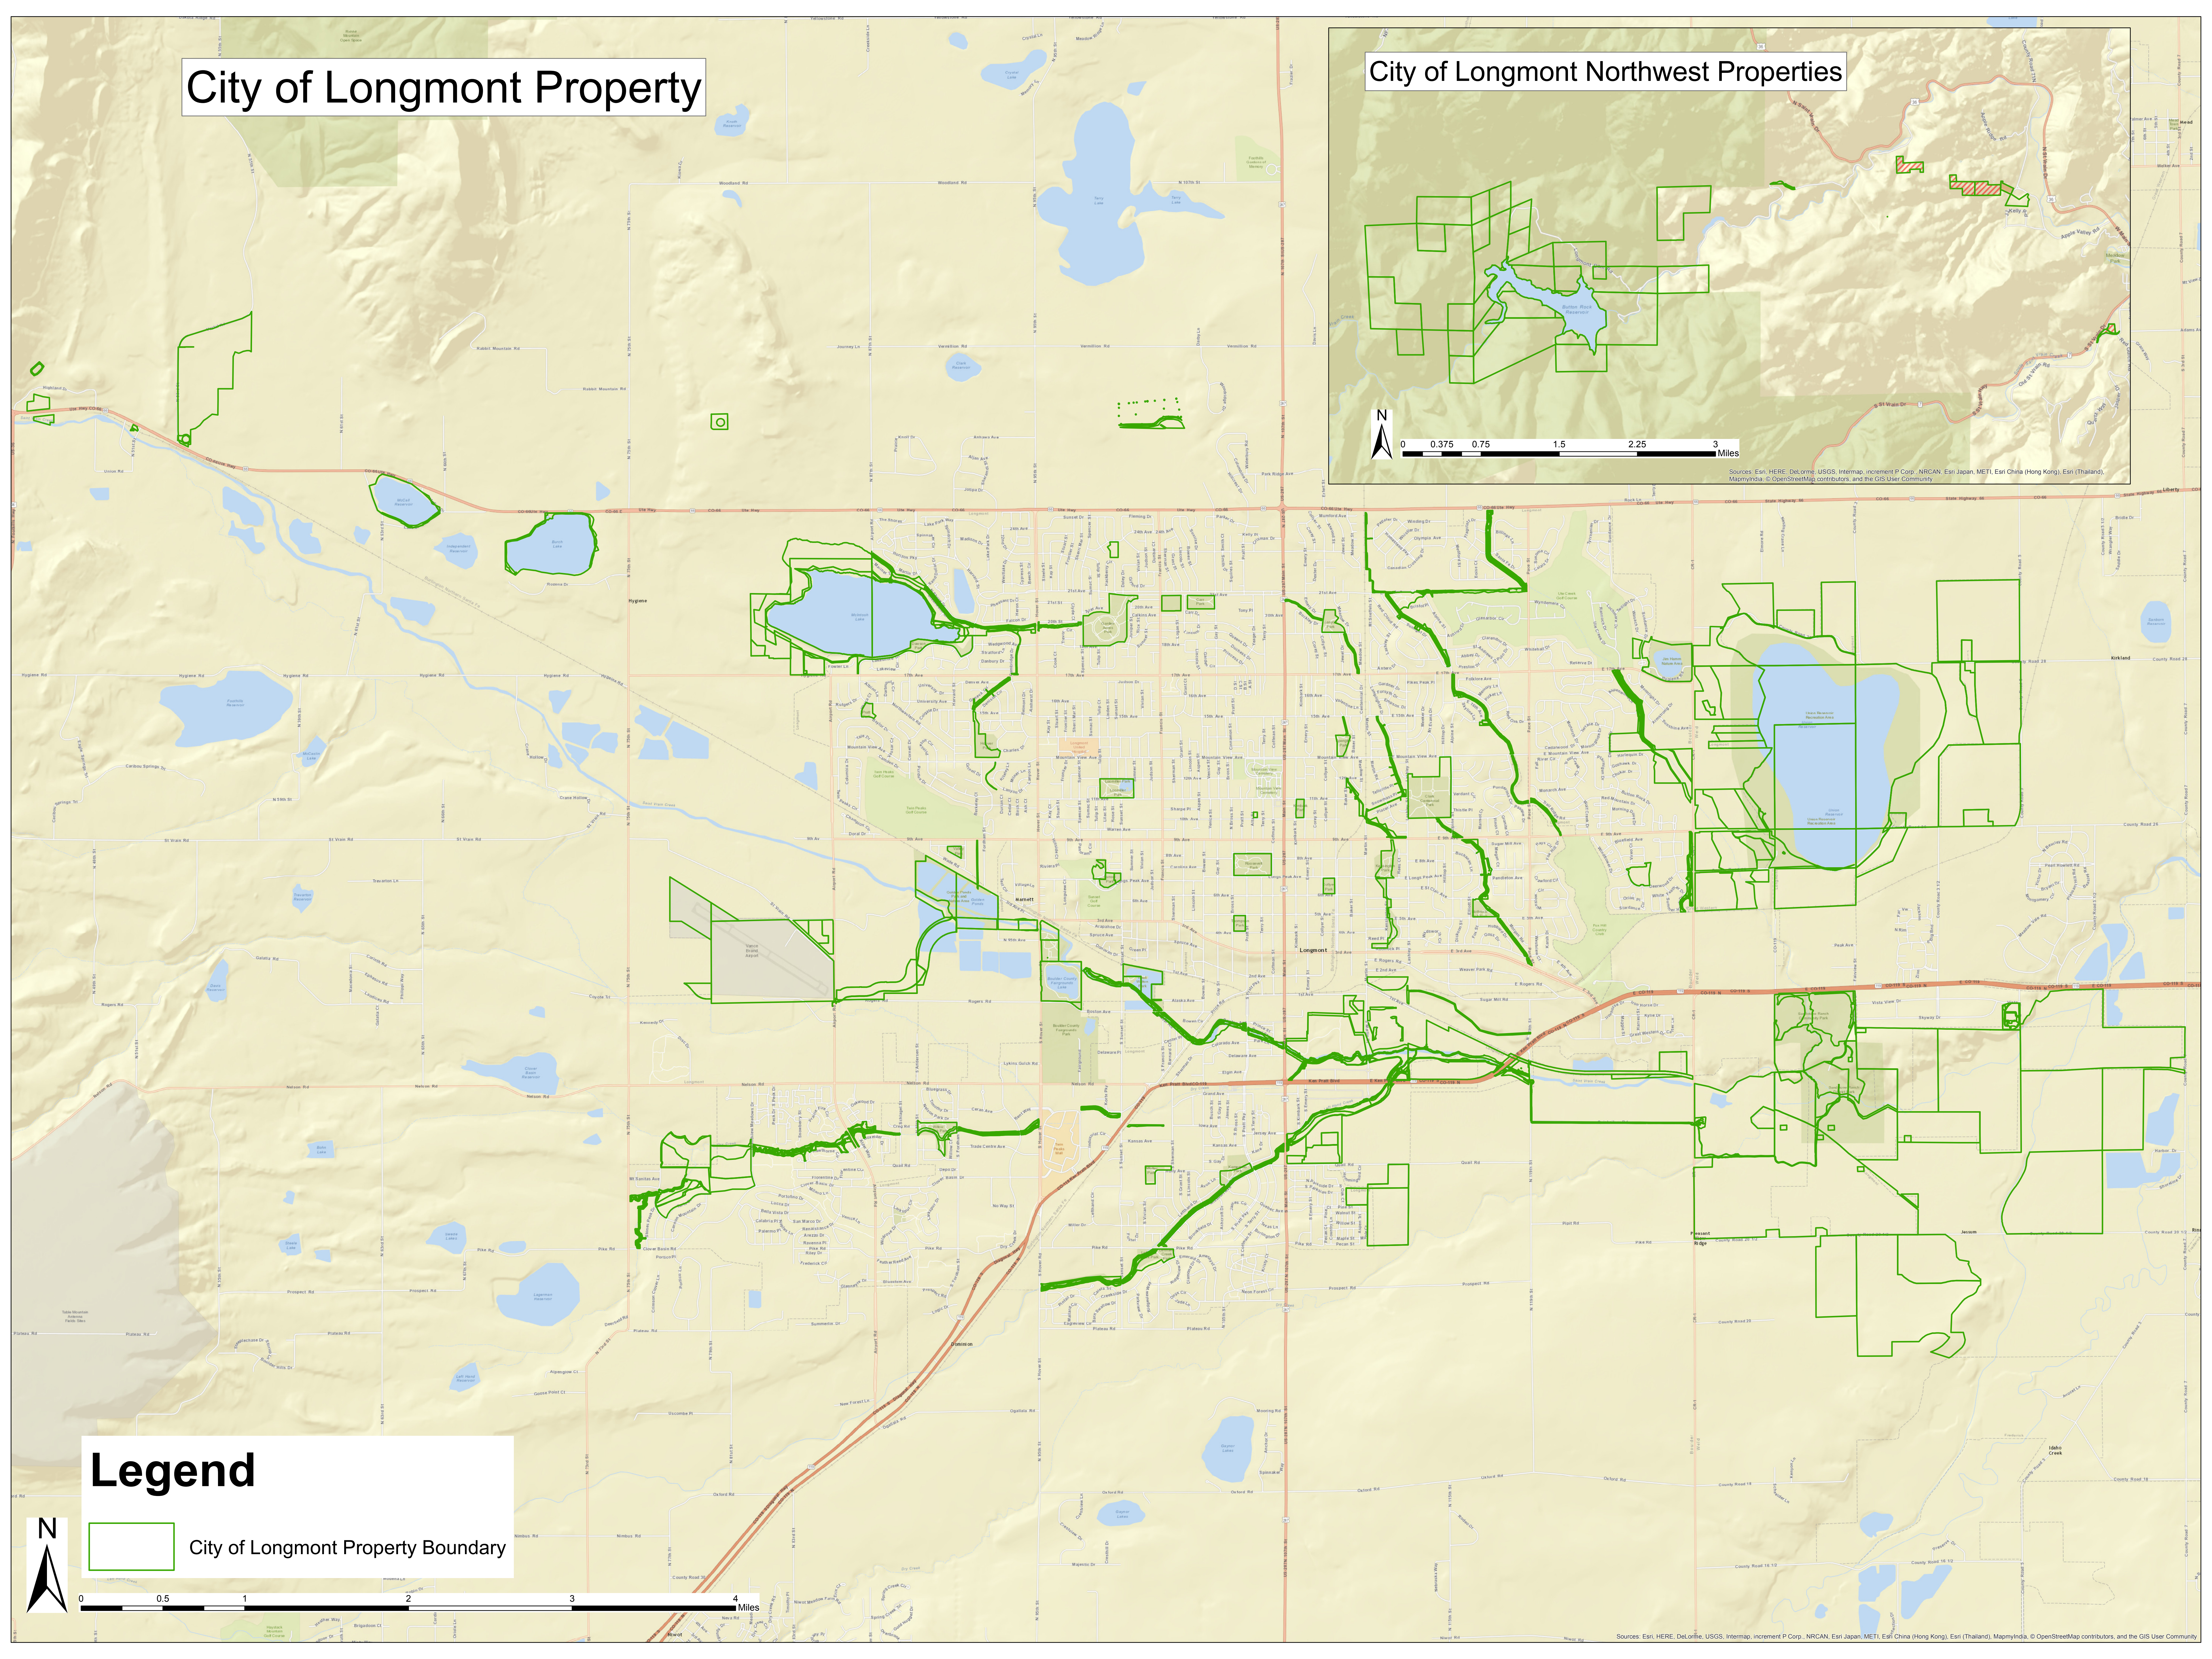

City of Longmont Property

City of Longmont Northwest Properties

Legend

 City of Longmont Property Boundary

0 0.5 1 2 3 4 Miles

0 0.375 0.75 1.5 2.25 3 Miles